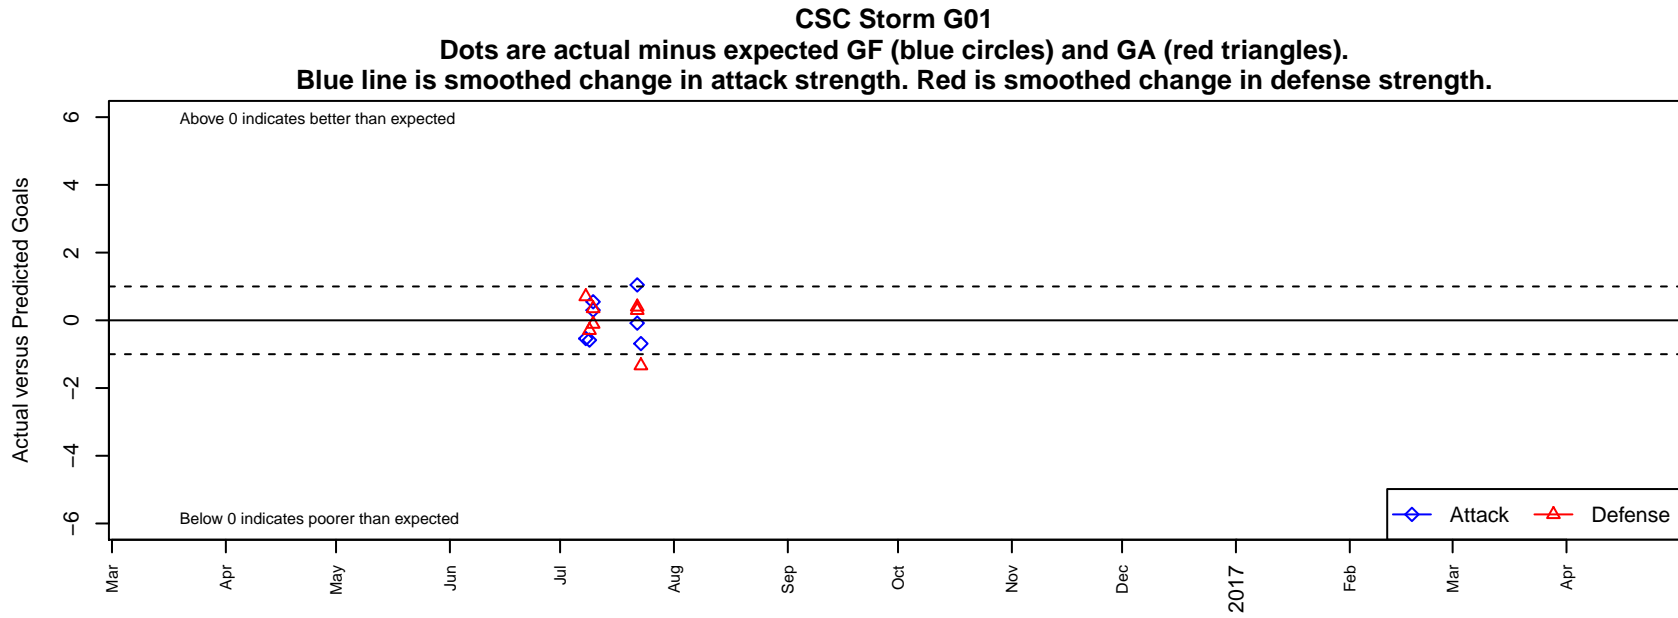

# CSC Storm G01

Corvallis SC  
Corvallis, OR  
G01 total strength=1600  
attack=17.98 defense=14.23

alt names used:

Venues played:  
2016 PCU Summer Classic U15-U16 Gold  
2016 Oswego Nike Cup U16 Gold U16